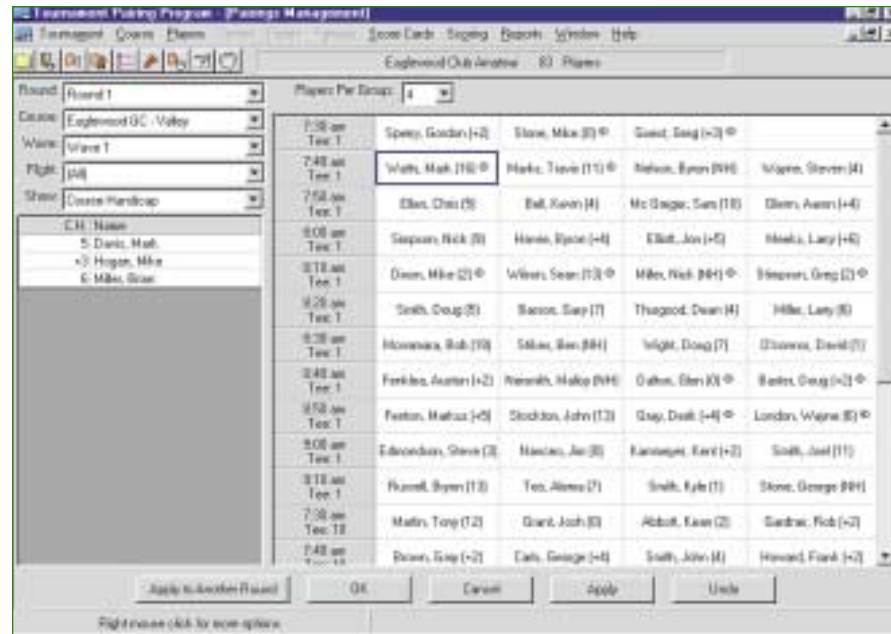

Considered the standard of all tournament management software, the Golf Handicap and Information Network's Tournament Pairings Program (TPP) is in use at over 4,000 golf clubs. This valuable program is provided free of charge to all clubs that utilize the GHIN service. Additionally, the United States Golf Association and nearly 100 state and regional golf associations use TPP to run their championships.

Powerful management screens allow numerous tasks to be accomplished on a single screen.

Setup

Running TPP is as easy as point and click. Through selection of a short list of parameters, you can start running your competition in no time at all. TPP integrates seamlessly with GHIN's Handicap Program software so that adding golfers can be done with just one click of your mouse.

- Course Information Customization
- Import Golfers from Old Tournaments or Other Software
- Teams of up to Six Golfers and Alternate Teams for Scoring
- Flights and Alternate Flights for Scoring
- Multiple formats – Round Robin, College Team, Match Play and more
- Multi Course Event

Administration

Last minute changes are no problem with TPP. Just add, edit or delete and you can print out all of your pairings and results. Importing and exporting is automated and fast. Set the event up on one computer and run it on another.