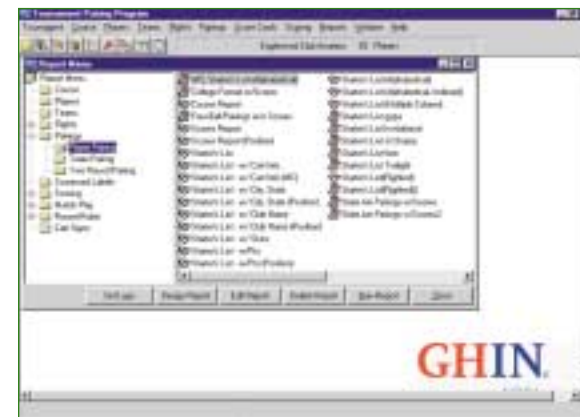

Reports

A highly advanced report editor is included for running standard or custom reports. Print or export pairings, teams, flights and results in a flash.